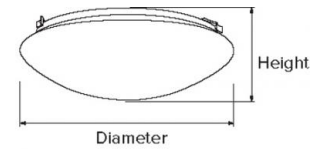

Dustin LED High Lumen Decorative Flush Mount Lights

Features

LED Decorative Ceiling Mount Lights.
 Energy efficient fixture with white polycarbonate lens.
 Suitable for hard wire installation into a standard 4" Octagon or Round Junction Box.
 Meets ENERGY STAR requirements.

Specifications

Wattage	30W
Lumens	2100 lm
Voltage	120V
Color Temp.	3000K
Dimmable	Triac/ELV
Lamp Type	LED
CRI	90+
Damp Location	Listed

Size Chart

Size	Diameter	Height
12"	12 1/8"	3 3/8"
14"	14 1/8"	3 3/4"
16"	16 1/8"	4 3/8"