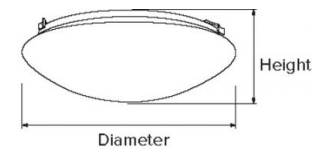

Dustin LED High Lumen Decorative Flush Mount Lights

Features

LED Decorative Ceiling Mount Lights.
 Energy efficient fixture with white polycarbonate lens.
 Suitable for hard wire installation into a standard 4" Octagon or Round Junction Box.
 Meets ENERGY STAR requirements.

Specifications

Wattage	26W
Lumens	1820 lm
Voltage	120V
Color Temp.	3000K
Dimmable	Triac/ELV
Lamp Type	LED
CRI	90+
Damp Location	Listed

Size Chart

Size	Diameter	Height
12"	12 $\frac{1}{8}$ "	3 $\frac{3}{8}$ "
14"	14 $\frac{1}{8}$ "	3 $\frac{3}{4}$ "
16"	16 $\frac{1}{8}$ "	4 $\frac{3}{8}$ "