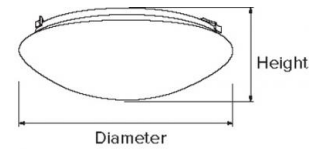

Dustin LED High Lumen Decorative Flush Mount Lights

Features

- LED Decorative Ceiling Mount Lights.
- Energy efficient fixture with white polycarbonate lens.
- Suitable for hard wire installation into a standard 4" Octagon or Round Junction Box.
- Meets ENERGY STAR requirements.

Specifications

Wattage	22W
Lumens	1550 lm
Voltage	120V
Color Temp.	4000K
Dimmable	Triac/ELV
Lamp Type	LED
CRI	90+
Damp Location	Listed

Size Chart

Size	Diameter	Height
12"	12 1/8"	3 3/8"
14"	14 1/8"	3 3/4"
16"	16 1/8"	4 3/8"