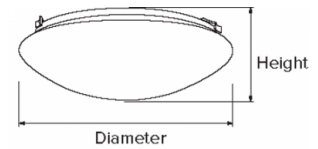

Dustin LED Standard Lumen Decorative Flush Mount Lights

Features

- LED Decorative Ceiling Mount Lights.
- Energy efficient fixture with white polycarbonate lens.
- Suitable for hard wire installation into a standard 4" Octagon or Round Junction Box.
- Meets ENERGY STAR requirements.
- CA Title 24 compliant (JA8-2016).

Specifications

Wattage	18W
Lumens	1260 lm
Voltage	120V
Color Temp.	4000K
Dimmable	Triac/ELV
Lamp Type	LED
CRI	90+
Damp Location	Listed

Size Chart

Size	Diameter	Height
12"	12 1/8"	3 3/8"
14"	14 1/8"	3 3/4"

Product Number

Item	Description	Lamp type	Lumens	CCT	Watts	Voltage	Dimming	Finish
ELD31440W	14"	LED	1260 lm	4000K	18W	120V	Triac/ELV	White

Product Number Builder Example: ELD31230W

ELCO Dustin™ LED Flush Mount	Diameter	Color Temp.	Finish
ELD3	<input type="text"/>	<input type="text"/>	<input type="text"/>
	12 12" 14 14"	30 3000K 40 4000K	W White