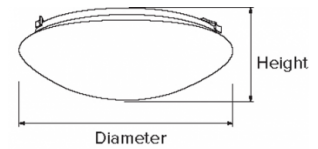

Dustin LED Standard Lumen Decorative Flush Mount Lights

Features

- LED Decorative Ceiling Mount Lights.
- Energy efficient fixture with white polycarbonate lens.
- Suitable for hard wire installation into a standard 4" Octagon or Round Junction Box.
- Meets ENERGY STAR requirements.
- CA Title 24 compliant (JA8-2016).

Specifications

Wattage	14W
Lumens	980 lm
Voltage	120V
Color Temp.	3000K
Dimmable	Triac/ELV
Lamp Type	LED
CRI	90+
Damp Location	Listed

Size Chart

Size	Diameter	Height
12"	12 1/8"	3 3/8"
14"	14 1/8"	3 3/4"