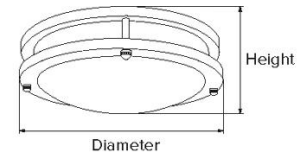

Darby LED Standard Lumen Decorative Flush Mount Lights

Features

- White polycarbonate lens.
- Contemporary double ring design.
- Fully assembled and easy to install.
- Suitable for qualified hard wire installation into a standard 4x4 junction box.
- UL listed for damp location.
- ENERGY STAR. CA Title 24 compliant (JA8-2016).

Specifications

Wattage	18W
Lumens	1350 lm
Voltage	120V
Color Temp.	3000K
Dimmable	Triac/ELV
Lamp Type	LED
CRI	90+
Damp Location	Listed

Size Chart

Size	Diameter	Height
10"	9 ⁷ / ₈ "	2 ³ / ₄ "
12"	12 ¹ / ₈ "	3 ³ / ₈ "
14"	14 ¹ / ₈ "	3 ³ / ₄ "
16"	16 ¹ / ₈ "	4 ³ / ₈ "
18"	18 ¹ / ₈ "	4 ³ / ₄ "

Product Number

Item	Description	Lamp type	Lumens	CCT	Watts	Voltage	Dimming	Finish
ELD11230W	12"	LED	1350 lm	3000K	18W	120V	Triac/ELV	Nickel

Product Number Builder Example: ELD11030W

ELCO LED Flush Mount	Diameter	Color Temp.	Finish
ELD1	10 10" 12 12" 14 14" 16 16"	30 3000K 40 4000K CT5 2700-5000K	W Nickel