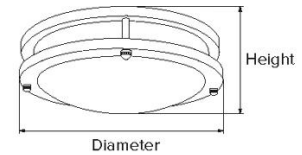

## Features

- White polycarbonate lens.
- Contemporary double ring design.
- Fully assembled and easy to install.
- Suitable for qualified hard wire installation into a standard 4x4 junction box.
- UL listed for damp location.
- ENERGY STAR. CA Title 24 compliant (JA8-2016).

## Size Chart

Size	Diameter	Height
10"	9 <sup>7</sup> / <sub>8</sub> "	2 <sup>3</sup> / <sub>4</sub> "
12"	12 <sup>1</sup> / <sub>8</sub> "	3 <sup>3</sup> / <sub>8</sub> "
14"	14 <sup>1</sup> / <sub>8</sub> "	3 <sup>3</sup> / <sub>4</sub> "
16"	16 <sup>1</sup> / <sub>8</sub> "	4 <sup>3</sup> / <sub>8</sub> "
18"	18 <sup>1</sup> / <sub>8</sub> "	4 <sup>3</sup> / <sub>4</sub> "