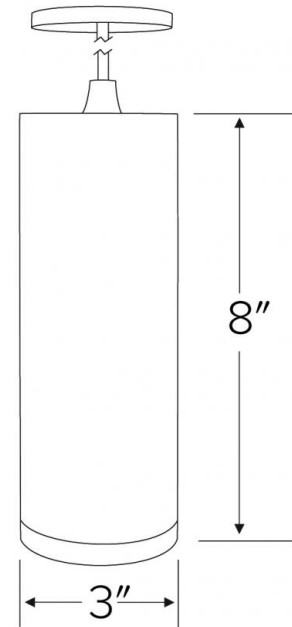

LED Diecast Aluminum Pendant

Features

- 3" x 8" Pendant.
- Diecast aluminum housing.
- Standard 38° lens included, EP722C - 15°, EP723C - 25° available.
- Dimmable.
- Canopy included.
- 3/8" OD steel stem (sold separately).
- Snoot available (sold separately).

Specifications

Wattage	18W
Lumens	1490 lm
Voltage	120V
Color Temp.	3000K
Dimmable	Triac
Lamp Type	LED
Beam Angle	38°
Damp Location	Listed

Options

White

Black

Optional Snoot

Dimensions

Product Number

Item	Lamp type	Lumens	CCT	Watts	Voltage	Dimming	Beam Angle	Finish
EDL8130W	LED	1490 lm	3000K	18W	120V	Triac	38°	White

Product Number Builder

Example: **EDL8130W**

ELCO 3" x 8" Pendant

EDL

Size

81 3 x 8

Color Temp