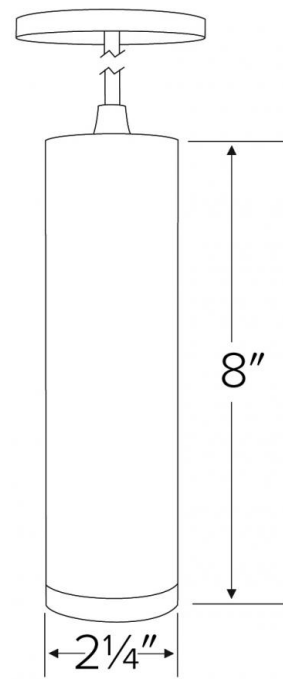

LED Diecast Aluminum Pendant

Features

- 2" x 8" Pendant.
- Diecast aluminum housing.
- Standard 38° lens included, EP719C - 15°, EP720 - 25° available.
- Dimmable.
- Canopy included.
- 3/8" OD steel stem (sold separately).
- Snoot & Louver available (sold separately).

Specifications

Wattage	10W
Lumens	750 lm
Voltage	120V
Color Temp.	4000K
Dimmable	Triac
Lamp Type	LED
Beam Angle	38°
Damp Location	Listed

Options

White

Black

Optional Snoot

Optional Louver

Dimensions

Product Number

Item	Lamp type	Lumens	CCT	Watts	Voltage	Dimming	Beam Angle	Finish
EDL8040W	LED	750 lm	4000K	10W	120V	Triac	38°	White

Product Number Builder Example: EDL8030W

ELCO 2" x 8" Pendant	Size	Color Temp	Finish
EDL	80 2 x 8	30 3000K 40 4000K	W All White B All Black