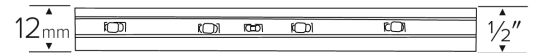

Dimensions

Product Number

Item	Description	Lamp type	Lumens	Watts	Voltage
EDF11WW-90	90 ft. Reel	LED	90 lm	1.01W	120V

Product Number Builder Example: EDF12WW-CC

Flat 120V Rope Light	Wattage	Color Temperature	Length
EDF			
	11 1W 12 0.5W	WW Warm White	CC Custom Cuts 90 90 ft. Reel