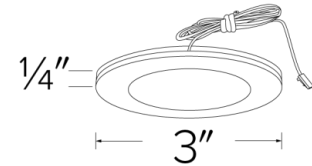

Undercabinet Pucks, Sedum™ Mini Super Slim Round LED Puck Light

Features

- Modern and stylish Super Slim Round LED Puck Light.
- Provides outstanding even illumination to any hard to reach areas.
- Includes 5 ft. wires, recessed mount only.
- Magnetic faceplate.
- For use with DRV12V12W.

Specifications

Wattage	2.2W
Lumens	170 lm
Voltage	12V
Color Temp.	3000K
Lamp Type	LED
Damp Location	Listed

Options

White

Black

Dimensions

Product Number

Item	Lamp type	Lumens	CCT	Watts	Voltage	Finish
E261B	LED	170 lm	3000K	2.2W	12V	Black