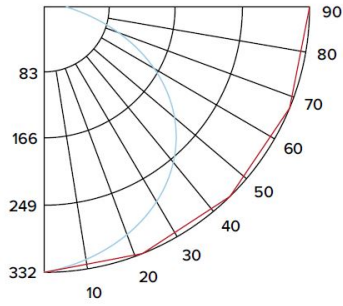

LED Reflector Insert

Multiplier: 3000K (x 1.04)

PHOTOMETRIC REPORT

Product #: EL31227
Wattage/Lumens: 8.1W/ 692 Lm
Luminaire LPW: 85 Lm/W

CANDLE POWER SUMMARY

Degrees Vertical	0°
0	332
5	329
15	313
25	280
35	231
45	168
55	105
65	52
75	16
85	4.04
90	0.09

ILLUMINANCE AT A DISTANCE

Distance to Target Plane	Footcandles Beam Center	Beam Diameter
4'	20.7	8.1'
6'	9.22	12.2'
8'	5.19	16.3'
10'	3.32	20.3'

ZONAL LUMEN SUMMARY

Zone	Lumens	% Luminaire
0-30°	248.63	35.90
0-40°	392.88	56.80
0-60°	617.73	89.20
0-90°	692.16	100.00