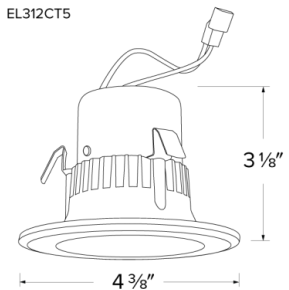

EL312CT5

EL312CT5