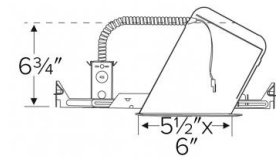

5" LED IC Airtight Sloped Ceiling Single Wall New Construction Housing

ELCO Slant allows for installation in sloped ceilings ranging from 2/12 (10°) to 6/12 (26.5°). Can be used in insulated ceilings. Fits in 2" x 8" joist construction.

Features

- Allows for use in 2" x 8" construction.
- Aluminum Construction: Single Wall Housing.
- Designed for use in 2/12 to 6/12 sloped ceiling.
- California Title 24 (JA8-2016-E).

Specifications

Wattage	24W
Voltage	120V
Damp Location	UL listed

Dimensions

Technical Details

Construction:

- IC Rated for Direct Contact with Insulation.
- Designed for use in 2/12 to 6/12 sloped ceiling.
- Housing adjusts to accommodate up to 1 1/4" ceiling thickness.
- Aluminum housing for greater heat dissipation. Stamped galvanized steel frame.

Junction Box: Positioned to accommodate straight conduit runs. Seven 1/2" trade size conduit knockouts and four pry-out knockout slots for easy romex installation.

Hanger Bars: Pre-installed hanger bars with True Nail easy installation in regular lumber, engineered lumber, and Laminated Beams. Integral T-bar slots for easy installation in T-Bars. Spans up to 24" and can be repositioned 90°. Score lines allow for tool-free hanger bar size reduction. Integral leveling flange allows for single-person installation while aligning the housings with the joists.