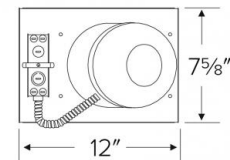

5" LED IC Airtight Sloped Ceiling Single Wall New Construction Housing

ELCO Slant allows for installation in sloped ceilings ranging from 2/12 (10°) to 6/12 (26.5°). Can be used in insulated ceilings. Fits in 2" x 8" joist construction.

Features

- Allows for use in 2" x 8" construction.
- Aluminum Construction: Single Wall Housing.
- Designed for use in 2/12 to 6/12 sloped ceiling.
- California Title 24 (JA8-2016-E).

Specifications

Wattage	24W
Voltage	120V
Damp Location	UL listed

Dimensions

Technical Details

Construction:

- IC Rated for Direct Contact with Insulation.
- Designed for use in 2/12 to 6/12 sloped ceiling.
- Housing adjusts to accommodate up to 1 1/4" ceiling thickness.
- Aluminum housing for greater heat dissipation. Stamped galvanized steel frame.