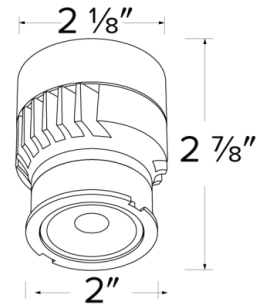

Specifications

Wattage	12.5W
Lumens	1150 lm
Voltage	120V
Color Temp.	3000K
Dimmable	Triac/ELV
Lamp Type	LED
Beam Angle	38°
CRI	95
Wet Location	UL Listed w/Wet Location Trims
Damp Location	UL Listed

Dimensions