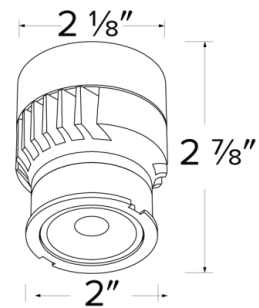

Specifications

Wattage	12.5W
Lumens	1050 lm
Voltage	120V
Color Temp.	SunsetK
Dimmable	Triac/ELV
Lamp Type	LED
Beam Angle	38°
CRI	95
Wet Location	UL Listed w/Wet Location Trims
Damp Location	UL Listed

Dimensions