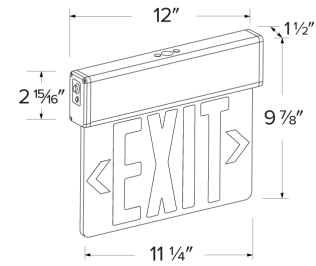

LED Edge Lit Exit Sign

Features

- Single clear acrylic face or Double mirrored acrylic faced LED Exit Signs
- Green letters and arrows
- 120V/277V with 90 min. emergency battery backup
- 24 hrs rechargeable after been discharged
- Test switch and charge rate indicator
- Wall or ceiling mount
- UL listed

Dimensions

Product Numbers

| Item | Description |
|------------|-------------|
| EDGLIT1G-C | Single Face |
| EDGLIT2G-C | Double Face |