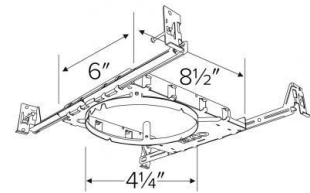

New Construction Frames with Hanger Bars

Features

- New Construction Frames with Captive Hanger Bars for LED Ultra Slim Panel Lights.
- 2", 4", 6" or 8" Round Frames.

E2LF1

E4LF1

E6LF1

E8LF1