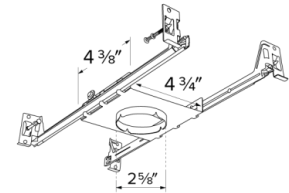

New Construction Frames with Hanger Bars

Features

- New Construction Frames with Captive Hanger Bars for LED Ultra Slim Panel Lights.
- 2", 4", 6" or 8" Round Frames.

E2LF1

E4LF1

E6LF1

E8LF1