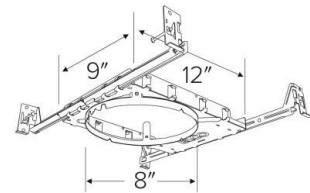

New Construction Frames with Hanger Bars

Features

- New Construction Frames with Captive Hanger Bars for LED Ultra Slim Panel Lights.
- 2", 4", 6" or 8" Round Frames.

E2LF1

E4LF1

E6LF1

E8LF1