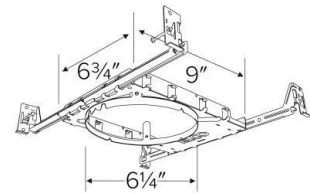

New Construction Frames with Hanger Bars

Features

- New Construction Frames with Captive Hanger Bars for LED Ultra Slim Panel Lights.
- 2", 4", 6" or 8" Round Frames.

E2LF1

E4LF1

E6LF1

E8LF1