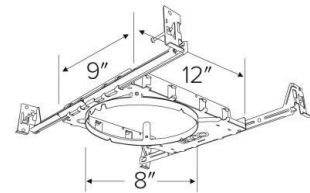

New Construction Frames with Hanger Bars

Features

- New Construction Frames with Captive Hanger Bars for LED Ultra Slim Panel Lights.
- 2", 4", 6" or 8" Round Frames.

E2LF1

E4LF1

E6LF1

E8LF1

Product Number

Item	Description
E6LF1	6" Round Frame