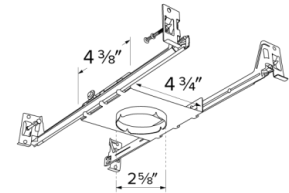

New Construction Frames with Hanger Bars

Features

- New Construction Frames with Captive Hanger Bars for LED Ultra Slim Panel Lights.
- 2", 4", 6" or 8" Round Frames.

E2LF1

E4LF1

E6LF1

E8LF1

Product Number

Item	Description
E6LF1	6" Round Frame