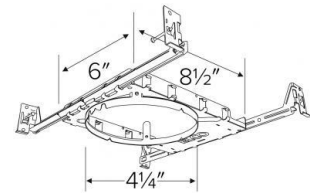

New Construction Frames with Hanger Bars

Features

- New Construction Frames with Captive Hanger Bars for LED Ultra Slim Panel Lights.
- 2", 4", 6" or 8" Round Frames.

E2LF1

E4LF1

E6LF1

E8LF1

Product Number

Item	Description
E6LF1	6" Round Frame