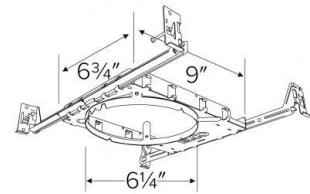

New Construction Frames with Hanger Bars

Features

- New Construction Frames with Captive Hanger Bars for LED Ultra Slim Panel Lights.
- 2", 4", 6" or 8" Round Frames.

E2LF1

E4LF1

E6LF1

E8LF1

Product Number

Item	Description
E6LF1	6" Round Frame