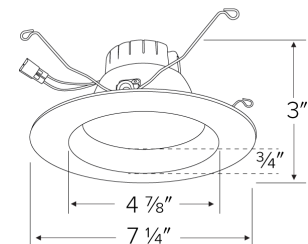

Dimensions

Product Number

Item	Lamp type	Lumens	CCT	Watts	Voltage	Dimming	Finish
EL615CT5BB	LED	850 lm	2700K, 3000K, 3500K, 4000K, 5000K	12W	120V	Triac/ELV	Black

Product Number Builder Example: EL615CT5W

5"/6" 5-CCT Switch LED Reflector Insert

Lumens

Color Temp.

Finish