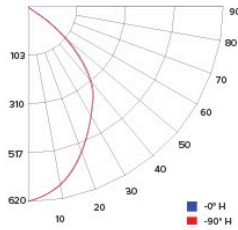

Photometric Report

5" or 6" Round LED Deep Reflector Insert

PHOTOMETRIC REPORT

Product #: EL625CT5 @3000K
 Wattage / Lumens: 11W / 1029.9 lm
 Luminaire LPW: 93.6 lm/W

CANDLE POWER SUMMARY

Degree Vertical	0°
0	610
5	606
15	569
25	494
35	368
45	225
55	110
65	48
75	23
85	7
90	2