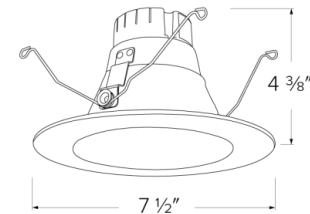

Specifications

Wattage	15W
Lumens	1000 lm
Voltage	120V
Color Temp.	2700K, 3000K, 3500K, 4000K, 5000K
Dimmable	Triac/ELV
Lamp Type	LED
CRI	90+
Wet Location	Listed

Options

All White

Haze/White Ring

Technical Details