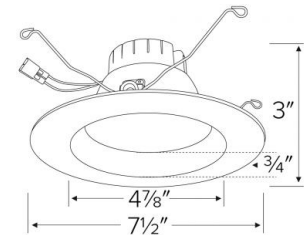

Dimensions

Product Number

Item	Lamp type	Lumens	CCT	Watts	Voltage	Dimming	Finish
EL61540W	LED	900 lm	4000K	12W	120V	Triac/ELV	White