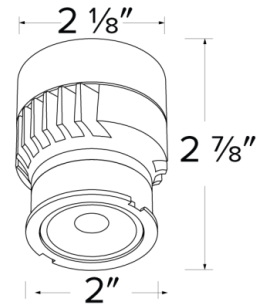

Specifications

Wattage	10W
Lumens	770 lm
Voltage	120V
Color Temp.	2700K
Dimmable	Triac/ELV
Lamp Type	LED
Beam Angle	38°
CRI	95
Wet Location	UL Listed w/Wet Location Trims
Damp Location	UL Listed

Dimensions