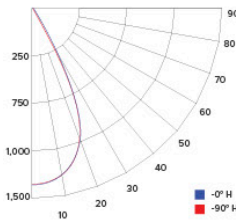

PHOTOMETRIC REPORT

Product #: ELK0930
Wattage / Lumens: 10W / 972 lm
Luminaire LPW: 97 lm/W