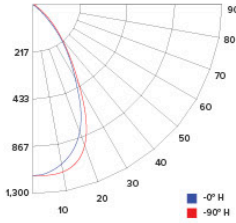

CANDLE POWER SUMMARY

Degree Vertical	0°
0	1186
5	1188
15	1004
25	536
35	254
45	93
55	27
65	12
75	6
85	3
90	1

ILLUMINANCE AT A DISTANCE

Distance to Target Plane	Center Beam Footcandles	Beam Diameter
4'	102.6	3.2'
6'	36.0	4.8'
8'	18.5	6.4'
10'	12.5	8.0'