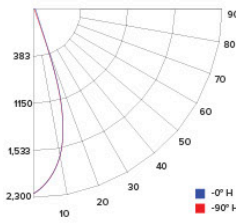

PHOTOMETRIC REPORT

Product #: ELK0735
Wattage / Lumens: 10W / 947.4 lm
Luminaire LPW: 95 lm/W