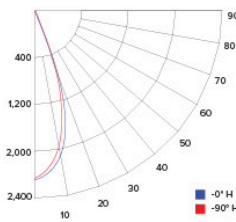

PHOTOMETRIC REPORT

Product #: ELK0935
Wattage / Lumens: 10W / 990.8 lm
Luminaire LPW: 99 lm/W