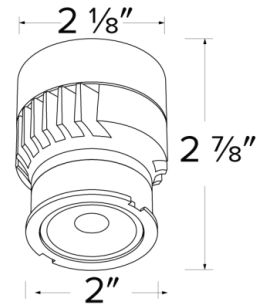

Specifications

Wattage	10W
Lumens	830 lm
Voltage	120V
Color Temp.	3500K
Dimmable	Triac/ELV
Lamp Type	LED
Beam Angle	38°
CRI	95
Wet Location	UL Listed w/Wet Location Trims
Damp Location	UL Listed

Dimensions