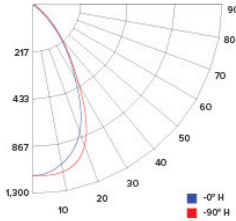

CANDLE POWER SUMMARY

Degree Vertical	0°
0	1186
5	1188
15	1004
25	536
35	254
45	93
55	27
65	12
75	6
85	3
90	1

ILLUMINANCE AT A DISTANCE

Distance to Target Plane	Center Beam Footcandles	Beam Diameter
4'	102.6	3.2'
6'	36.0	4.8'
8'	18.5	6.4'
10'	12.5	8.0'