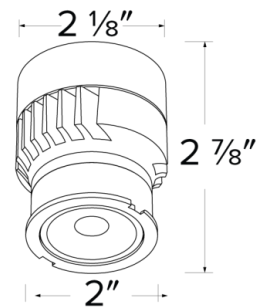

Specifications

Wattage	10W
Lumens	1040 lm
Voltage	120V
Color Temp.	3500K
Dimmable	Triac/ELV
Lamp Type	LED
Beam Angle	38°
CRI	95
Wet Location	UL Listed w/Wet Location Trims
Damp Location	UL Listed

Dimensions