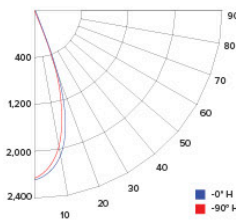

PHOTOMETRIC REPORT

Product #: ELK0935
Wattage / Lumens: 10W / 990.8 lm
Luminaire LPW: 99 lm/W