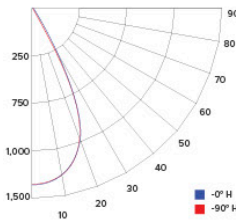

PHOTOMETRIC REPORT

Product #: ELK0930
Wattage / Lumens: 10W / 972 lm
Luminaire LPW: 97 lm/W