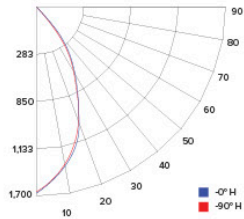

CANDLE POWER SUMMARY

Degree Vertical	0°
0	2295
5	2215
15	1501
25	569
35	104
45	37
55	25
65	15
75	9
85	6
90	6

ILLUMINANCE AT A DISTANCE

Distance to Target Plane	Center Beam Footcandles	Beam Diameter
4'	198.3	2.5'
6'	69.8	3.8'
8'	35.9	5.2'
10'	24.1	6.4'

CANDLE POWER SUMMARY

Degress Vertical	0°
0	1673
5	1607
15	1351
25	754
35	352
45	133
55	44
65	18
75	8
85	3
90	1

ILLUMINANCE AT A DISTANCE

Distance to Target Plane	Center Beam Footcandles	Beam Diameter
4'	144.3	3.1'
6'	50.9	4.7'
8'	26.1	6.3'
10'	17.6	7.8'