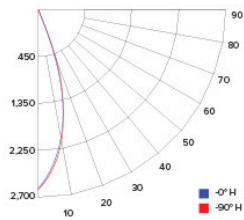

PHOTOMETRIC REPORT

Product #: ELK1135
Wattage / Lumens: 10.3W / 1112.9 lm
Luminaire LPW: 108 lm/W