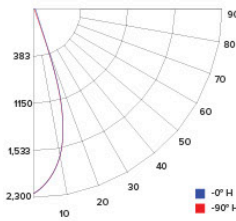

PHOTOMETRIC REPORT

Product #: ELK0735
Wattage / Lumens: 10W / 947.4 lm
Luminaire LPW: 95 lm/W