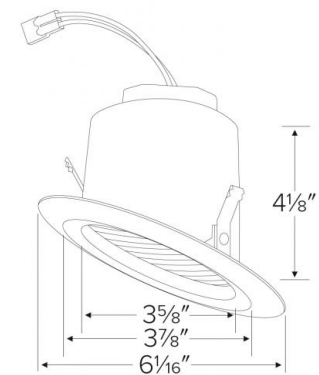

Dimensions

Product Number

Item	Lamp type	Lumens	CCT	Watts	Voltage	Dimming	Finish
EL423CT5BZ	LED	900 lm	2700K, 3000K, 3500K, 4000K, 5000K	12W	120V	Triac/ELV	All Bronze