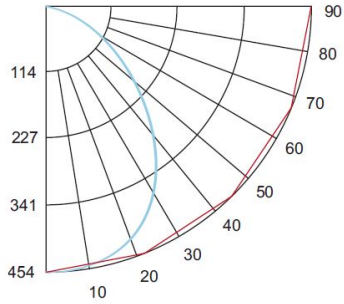

Sloped Ceiling LED Baffle Insert

PHOTOMETRIC REPORT

Product #: EL42330
 Wattage/Lumens: 14.7W/ 1010 Lm
 Luminaire LPW: 69 Lm/W

CANDLE POWER SUMMARY

Degrees Vertical	0°
0	454
5	453
15	435
25	401
35	342
45	256
55	156
65	69
75	26
85	7.4
90	1.2