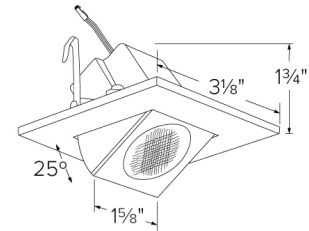

2" Square LED High-Lumen Adjustable Light Engine

Features

- Suitable for use in fixtures installed in insulated ceilings.
- Suitable for new construction and remodel housings.
- Suitable for installation into ELCO 2" recessed fixtures with 2-wire connector.
- Diecast construction provides lasting durability.
- Energy Star Certified.
- Title 24 JA8-2019 Compliant.

Specifications

Wattage	11W
Lumens	1140 lm
Color Temp.	3500K
Lamp Type	LED
Beam Angle	36°
CRI	93+
Damp Location	Listed

Dimensions

Technical Details

Optics: PC Lens for even lumen distribution.

Construction: Diecast construction for lasting quality and greater heat dissipation. High quality powder coat finish preventing rust and paint cracking.