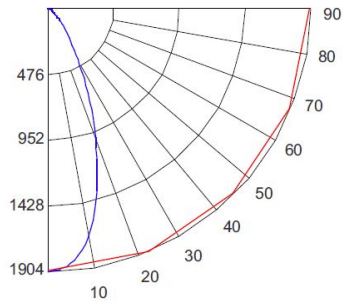

Product #: E219C1830
 Wattage/Lumens: 10.5W/ 1110 lm
 Luminaire LPW: 106 Lm/W

CANDLE POWER SUMMARY

Degrees Vertical	0°
0	1900
5	1849
15	1380
25	687
35	271
45	102
55	41
65	19
75	8
85	2
90	0

ILLUMINANCE AT A DISTANCE