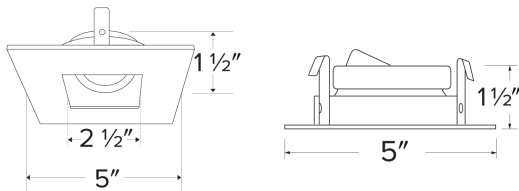

Technical Details

Construction: Diecast aluminum with a powder coated finish.

Installation: Twist-lock design allows for easy mounting onto the Koto™ LED Module.

Lamp: Koto™ LED Module.