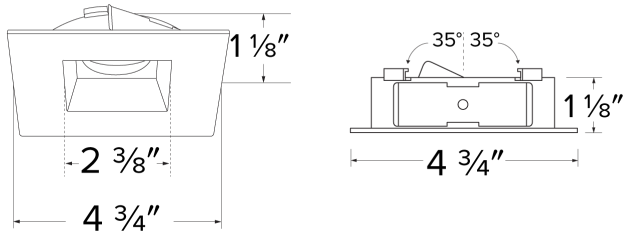

Dimensions:

Product Number

Item	Finish
ELK4741BB	All Black

Product Number Builder Example: ELK4741WW

4 Koto™ Flexa Trim	Style	Style Finish	Ring Finish
ELK474	1 Reflector	W White B Black BZ Bronze C Chrome H Haze	W White B Black BZ Bronze