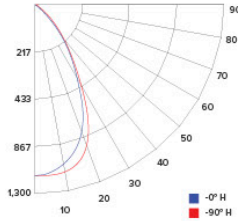

CANDLE POWER SUMMARY

Degree Vertical	0°
0	1186
5	1188
15	1004
25	536
35	254
45	93
55	27
65	12
75	6
85	3
90	1

ILLUMINANCE AT A DISTANCE

Distance to Target Plane	Center Beam Footcandles	Beam Diameter
4'	102.6	3.2'
6'	36.0	4.8'
8'	18.5	6.4'
10'	12.5	8.0'