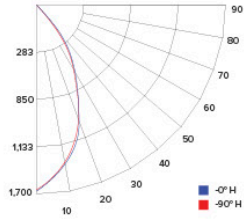

CANDLE POWER SUMMARY

Degree Vertical	0°
0	2295
5	2215
15	1501
25	569
35	104
45	37
55	25
65	15
75	9
85	6
90	6

ILLUMINANCE AT A DISTANCE

Distance to Target Plane	Center Beam Footcandles	Beam Diameter
4'	198.3	2.5'
6'	69.8	3.8'
8'	35.9	5.2'
10'	24.1	6.4'

CANDLE POWER SUMMARY

Degress Vertical	0°
0	1673
5	1607
15	1351
25	754
35	352
45	133
55	44
65	18
75	8
85	3
90	1

ILLUMINANCE AT A DISTANCE

Distance to Target Plane	Center Beam Footcandles	Beam Diameter
4'	144.3	3.1'
6'	50.9	4.7'
8'	26.1	6.3'
10'	17.6	7.8'