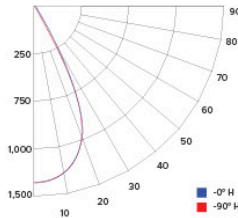

PHOTOMETRIC REPORT

Product #: ELK0930
Wattage / Lumens: 10W / 972 lm
Luminaire LPW: 97 lm/W