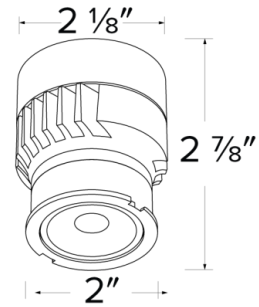

Specifications

Wattage	10W
Lumens	800 lm
Voltage	120V
Color Temp.	3000K
Dimmable	Triac/ELV
Lamp Type	LED
Beam Angle	38°
CRI	95
Wet Location	UL Listed w/Wet Location Trims
Damp Location	UL Listed

Dimensions