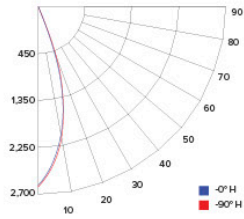

PHOTOMETRIC REPORT

Product #: ELK1135
Wattage / Lumens: 10.3W / 1112.9 lm
Luminaire LPW: 108 lm/W