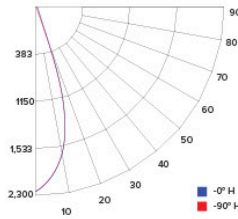

PHOTOMETRIC REPORT

Product #: ELK0735
Wattage / Lumens: 10W / 947.4 lm
Luminaire LPW: 95 lm/W