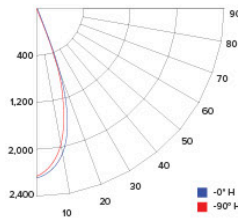

PHOTOMETRIC REPORT

Product #: ELK0935
Wattage / Lumens: 10W / 990.8 lm
Luminaire LPW: 99 lm/W