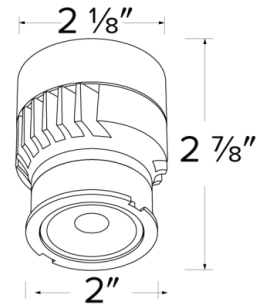

Specifications

Wattage	10W
Lumens	940 lm
Voltage	120V
Color Temp.	Sunset K
Dimmable	Triac/ELV
Lamp Type	LED
Beam Angle	38°
CRI	95
Wet Location	UL Listed w/Wet Location Trims
Damp Location	UL Listed

Dimensions