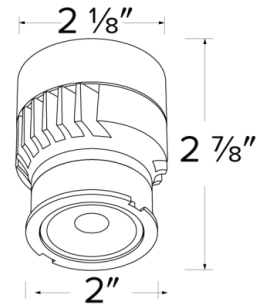

Specifications

Wattage	10W
Lumens	990 lm
Voltage	120V
Color Temp.	3000K
Dimmable	Triac/ELV
Lamp Type	LED
Beam Angle	38°
CRI	95
Wet Location	UL Listed w/Wet Location Trims
Damp Location	UL Listed

Dimensions