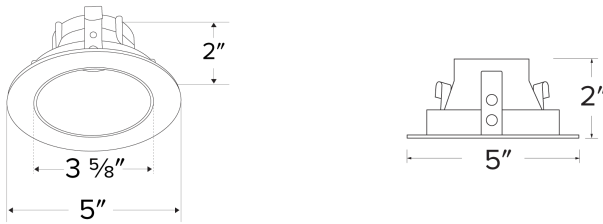

Technical Details

Construction: Diecast aluminum with a powder coated finish.

Installation: Twist-lock design allows for easy mounting onto the Koto™ LED Module.

Lamp: Koto™ LED Module.