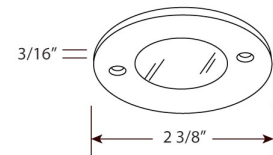

Undercabinet Pucks, Aster™ Mini Super Slim Round LED Puck Light

Features

- Can be surface mounted.
- Modern and stylish Super Slim Round LED Puck Light.
- Provides outstanding even illumination to any hard to reach areas.
- Includes 5 ft. wires, for surface mount only.
- System may include 1 up to 6 (Max) per system.
- Use with DRV12V30W with EDIS6 (sold separately).
- To dim use DRVE12V24W or DRVM12V24W.
- Lamp: LED COB chip.
- Hole cutout size:

Specifications

Wattage	3.5W
Lumens	280 lm
Voltage	12V
Color Temp.	3000K
Lamp Type	LED
CRI	80
Damp Location	Listed

Dimensions

Product Number

Item	Lamp type	Lumens	CCT	Watts	Voltage	Finish
E252N	LED	280 lm	3000K	3.5W	12V	Nickel