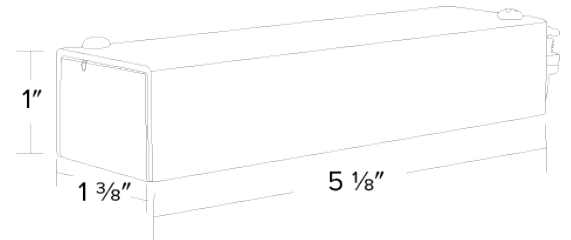

Enclosed Electronic Transformer

Features

- Fits through 2" ceiling hole
- LET-60 inside
- Electronic Low Voltage (ELV) Dimmable. See compatible dimmer sheet for list of dimmers.
- 12V AC output, 120V Input
- 50W max
- Daisy chain up to 6 Oak Fixtures on one transformer
- cUL Listed
- Dimensions: 5 1/8" L x 1 3/8" W x 1" H

Specifications

Voltage	12V AC
----------------	--------

Dimensions

Product Number

Item	Voltage
E1LDRV60	12V AC