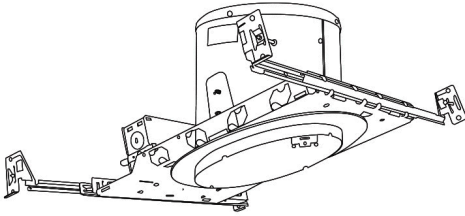

5" Sloped Adjustable Baffle with Socket Bracket Trim

ELCO Slant allows for installation in sloped ceilings ranging from 2/12 (10°) to 12/12 (45°). Can be used in insulated ceilings. Fits in 2" x 8" joist construction.

Installation: Clips securely mount trim into the housing and keeps ring flush with ceiling.

Compatible Housing: Compatible with EL518ICA & EL518RICA.

Lamp: Compatible with Medium base (E26) PAR type.

Options

All White

Black w/White Ring

Product Number

Item	Finish
ELM531KB	Black w/White Ring

Product Number Builder Example: ELM531KB

5" Adjustable Baffle with Oversize Ring	Finish
ELM531K	B

B Black w/White Ring
W All White

Product Custom Image

Compatible Products

For use with **5" Sloped Trims**

5" E26 Base Sloped Ceiling IC Housings

5" E26 Medium Base Sloped Housing
New Construction

5" E26 Medium Base Sloped Housing
Remodel