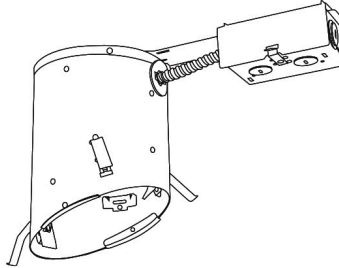

Installation: Clips securely mount trim into the housing and keeps ring flush with ceiling.

Compatible Housing: Compatible with EL518ICA & EL518RICA.

Lamp: Compatible with Medium base (E26) PAR type.

Options

Product Custom Image

Compatible Products

For use with **5" Sloped Trims**

5" E26 Base Sloped Ceiling IC Housings

5" E26 Medium Base Sloped Housing
New Construction

5" E26 Medium Base Sloped Housing
Remodel