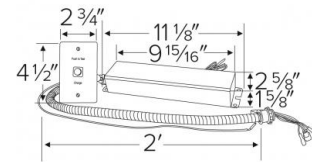

Emergency Battery Backup

Features

- Single whip for J-Box mounting.
- 90 minutes of emergency light.
- 120/277V AC, 60Hz.

Specifications

Wattage	8W - 12W
Voltage	120/277V

Dimensions

Product Numbers

Item	Description	Watts	Voltage
KEM-LD1	Up to 750 lm EM output	8W	120/277V
KEM-LD2	Up to 1100 lm EM output	12W	120/277V