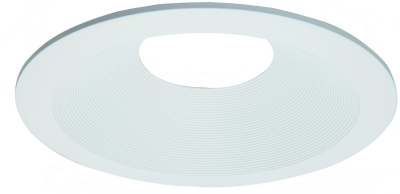

Uno™ 6" Diecast Round Baffle Trim

Uno™ 6" diecast round baffle trim. For use with E.L.L. LED Module only.

Features

- 6" Round Baffle
- Convenient twist-lock design for ease of installation.
- Lamp: E.L.L. LED Module or PAR 20 Lamp

Specifications

Technical Details

Construction: Diecast aluminum with a powder coated finish.

Installation: Twist-lock design allows for easy mounting onto the E.L.L. LED Module. Torsion springs securely mount trim into the housing and keeps ring flush with ceiling.

Compatible Housing: Compatible with 6" IC and non-IC housings.

Lamp: E.L.L. LED Module or PAR 20 Lamp

Options

White

Bronze

Dimensions

Product Numbers

Item	Finish
ELL6813W	White
ELL6813BZ	Bronze

Product Number Builder Example: ELL6813W

Uno™ 6" Round Baffle Trim	Finish
ELL6813	
	W White BZ Bronze