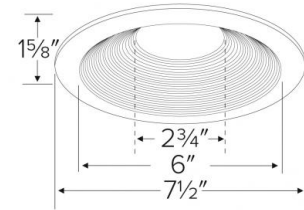

Compatible Housing: Compatible with 6" IC and non-IC housings.

Lamp: E.L.L. LED Module or PAR 20 Lamp

Options

White

Bronze

Dimensions

Product Numbers

Item	Finish
ELL6813W	White
ELL6813BZ	Bronze