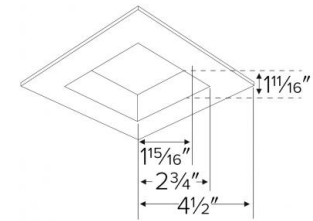

Compatible Housing: Compatible with 4" IC and non-IC housings (non-shallow).

Lamp: E.L.L. LED Module or PAR 20 Lamp.

Options

White

Black

Bronze

Dimensions

Product Numbers