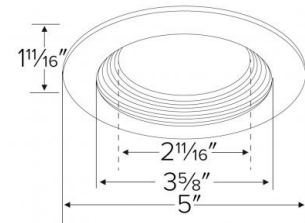

Compatible Housing: Compatible with 4" IC and non-IC housings (non-shallow).

Lamp: E.L.L. LED Module or PAR 20 Lamp.

Options

White

Bronze

Dimensions

Product Numbers

Item	Finish
ELL4813W	White
ELL4813BZ	Bronze