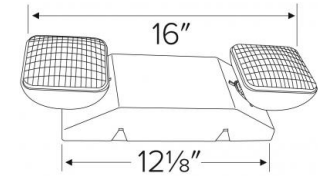

LED Adjustable Emergency Light

Features

- Emergency Light with two Adjustable 1.5W LED glare free light heads.
- 120/277V.
- Universal mounting plate for fast and easy installation.
- Sturdy thermoplastic housing.
- Automatic switching from AC supply to battery power.
- Long life NiCad battery.
- UL Listed for damp location.

Specifications

Wattage	3W
Voltage	120/277V

Dimensions

Product Numbers

Item	Watts	Voltage	Finish
EE22L	3W	120/277V	White