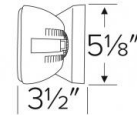

LED Adjustable Emergency Light

Features

- Emergency Light with two Adjustable 1.5W LED glare free light heads.
- 120/277V.
- Universal mounting plate for fast and easy installation.
- Sturdy thermoplastic housing.
- Automatic switching from AC supply to battery power.
- Long life NiCad battery.
- UL Listed for damp location.

Specifications

Wattage	3W
Voltage	120/277V

Dimensions

Product Numbers

Item	Watts	Voltage	Finish
EE22L	3W	120/277V	White