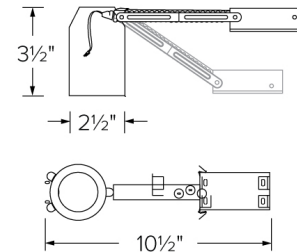

## Features

- Single Wall IC.
- Triac/ELV/0-10V (120/277V), Triac/ELV (120V).
- Height allows for use in 2x4 construction.
- Flexi-joint allows for easy installation and solid support.
- Driver included on housing.
- CA Title 24 compliant (JA8-2016-E).
- LED Light Engine sold separately.
- U.S. Patent 10,281,131.

## Dimensions