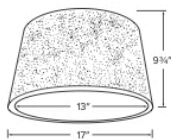

## Dimensions

## Accessories

Fire Enclosure

CAT NO.	SPECIFICATIONS
FIREENCL	20 3/8" L x 14 3/8" W

Shallow Fire Enclosure

CAT NO.	SPECIFICATIONS
FIREENCL-S	16" L x 14 3/8" W

Mica Fire Tape

CAT NO.	SPECIFICATIONS
FIRETAPE	3/4" W x 16' L