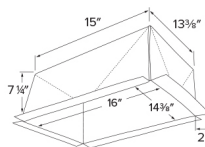

Shallow Fire Enclosure

CAT NO.	SPECIFICATIONS
FIREENCL-S	16" L x 14 3/8" W

Mica Fire Tape

CAT NO.	SPECIFICATIONS
FIRETAPE	3/4" W x 16' L

Fire Cover

CAT NO.	SPECIFICATIONS
FIRECVR	9 3/4" H x 17" O.D.

Emergency Battery Backup