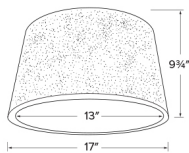

CAT NO.	SPECIFICATIONS
E219C0627W	650 lm/2700K
E219C0630W	680 lm/3000K
E219C0727W	850 lm/2700K
E219C0730W	880 lm/3000K
E219C0740W	915 lm/4000K

Accessories

Fire Enclosure

CAT NO.	SPECIFICATIONS
FIREENCL	20 3/8" L x 14 3/8" W

Shallow Fire Enclosure

CAT NO.	SPECIFICATIONS
FIREENCL-S	16" L x 14 3/8" W

Mica Fire Tape

CAT NO.	SPECIFICATIONS
FIRETAPE	3/4" W x 16' L

Fire Cover

CAT NO.	SPECIFICATIONS
FIRECVR	9 3/4" H x 17" O.D.

Emergency Battery Backup