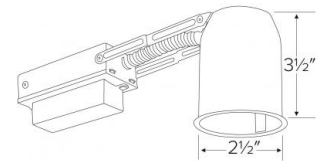

2" IC Airtight Remodel Housing

Features

- Single Wall IC.
- Height allows for use in 2x4 construction.
- Flexi-joint allows for easy installation and solid support.
- Driver included on housing.
- CA Title 24 compliant (JA8-2016-E).
- LED Light Engine sold separately.
- U.S. Patent 10,281,131.

Specifications

Wattage	9W
Voltage	120V
Dimmable	Triac/ELV
Wet Location	Listed

Dimensions

Technical Details

Construction:

- IC Rated for Direct Contact with Insulation, for use in IC and non-IC conditions.
- Housing adjusts to accommodate up to 1 1/4" ceiling thickness.
- Aluminum housing for greater heat dissipation.
- Driver mounted on junction box for cooler LED operation.

Installation: Designed for shallow ceiling plenums where 2x4 joists or taller are used. Maximum hole cutout is 2 5/8". Suitable for T-grid and drop ceiling applications. See installation sheet for detailed information.