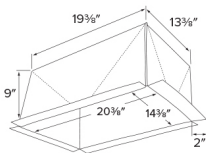

Accessories

Fire Enclosure

CAT NO.	SPECIFICATIONS
FIREENCL	20 3/8" L x 14 3/8" W