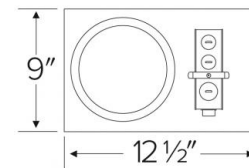

Specifications

Wattage	22W
Voltage	120V or 277V
Damp Location Listed	

Dimensions

Technical Details

Construction:

- Double wall IC rated for direct contact with insulation. For use in IC and non-IC conditions.
- Housing adjusts in frame to accommodate up to 1 1/2" ceiling thickness.
- Airtight housing with gasket to restrict airflow in accordance with ASTM E-283 air-tight requirements.