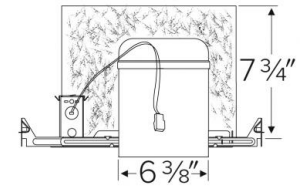

6" New Construction 2-Hour Fire Rated IC Housing

6" fire rated new construction LED housing. Compatible with 6" LED inserts. 2-hour fire rated, can include step-down transformer.

Features

- UL Listed for 2-Hour Fire Resistance to meet and exceed strict fire safety codes.
- Integrated Non-combustible insulation acts as a sound barrier minimizing sound transfer between floors.
- Meets Title 24 requirements. ENERGY STAR® Certified.
- Trims and inserts sold separately.

Specifications

Wattage	22W
Voltage	120V or 277V
Damp Location Listed	

Dimensions

Technical Details

Construction:

- Double wall IC rated for direct contact with insulation. For use in IC and non-IC conditions.
- Housing adjusts in frame to accommodate up to 1 1/2" ceiling thickness.
- Airtight housing with gasket to restrict airflow in accordance with ASTM E-283 air-tight requirements.

Junction Box: Positioned to accommodate straight conduit runs. Two 3/4" knockouts, Seven 1/2" trade size conduit knockouts, One 3/8" knockout. Four Pry-out knockout slots for easy romex installation.

Hanger Bars: Pre Installed hanger bars with True Nail easy installation in regular lumber, engineered lumber, and Laminated Beams. Integral T-bar slots for easy installation in T-Bars. Spans up 24" and can be repositioned 90°. Score lines allow for tool-free hanger bar size reduction. Integral leveling flange allows for single-person installation while easily aligning the housings with the joists.