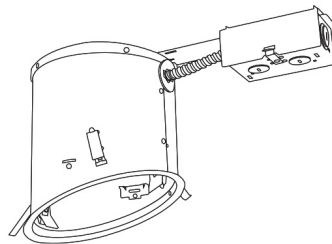

6" Dedicated LED Sloped Ceiling IC Housings

6" LED Sloped Housing
New Construction

CAT NO.	SPECIFICATIONS
EL970ICA	24W Max.

6" LED Sloped Housing
Remodel

CAT NO.	SPECIFICATIONS
EL970RICA	24W Max.

6" E26 Base Sloped Ceiling Housings

6" E26 Medium Base Sloped Housing
New Construction

CAT NO.	SPECIFICATIONS
EL918ICA	75W Max.

6" E26 Medium Base Sloped Housing
Remodel

CAT NO.	SPECIFICATIONS
EL918RICA	75W Max.

PSA30
Medium base to Ideal terminal connector