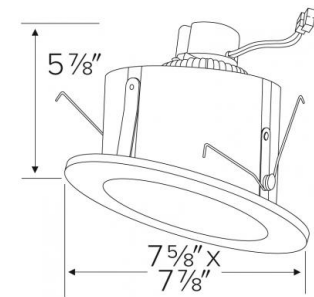

Dimensions

Product Number

Item	Lamp type	Lumens	CCT	Watts	Voltage	Dimming	Finish
EL71530C	LED	1050 lm	3000K	15W	120V	Triac/ELV	Clear w/White Ring