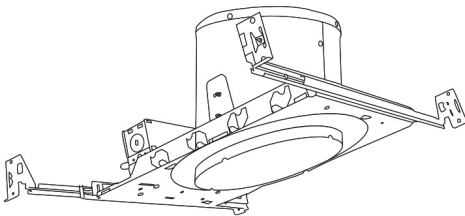

Installation: Designed to install into ELCO 6" Sloped ceiling housing with torsion springs brackets. For retrofitting other manufacturers sloped ceiling cans always test the product to ensure proper fit and function.

6" Dedicated LED Sloped Ceiling IC Housings

6" LED Sloped Housing
New Construction

CAT NO.	SPECIFICATIONS
EL970ICA	24W Max.

6" LED Sloped Housing
Remodel

CAT NO.	SPECIFICATIONS
EL970RICA	24W Max.

6" E26 Base Sloped Ceiling Housings