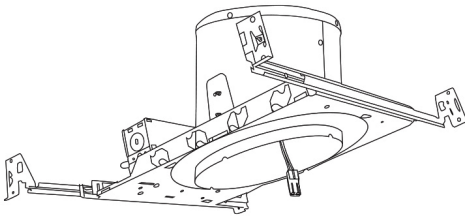

Product Number Builder Example: EL715CT5B

ELCO 6" Sloped Ceiling LED Inserts	Wattage	Color Temp.	Finish
EL71	5 15W 6 18W	27 2700K 30 3000K CT5 2700K - 5000K	W White C Clear B Black

Compatible Products

For use with **6" LED Sloped Inserts**

6" Dedicated LED Sloped Ceiling IC Housings

6" LED Sloped Housing
New Construction

CAT NO.	SPECIFICATIONS
EL970ICA	24W Max.