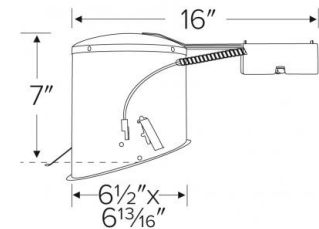

# 6" LED IC Airtight Sloped Ceiling Remodel Housing

ELCO Slant allows for installation in sloped ceilings ranging from 2/12 (10°) to 6/12 (26.5°). Can be used in insulated ceilings. Fits in 2" x 8" joist construction.

## Features

- 6" Sloped Remodel Single Wall Housing.
- IC Airtight for use in insulated ceilings.
- Designed for use in 2/12 to 6/12 sloped ceiling.
- California Title 24 (JA8-2016-E).

## Dimensions