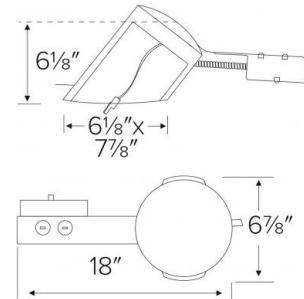

6" LED IC Airtight Super Sloped Ceiling Remodel Housing

ELCO Slant allows for installation in sloped ceilings ranging from 7/12 (30°) to 12/12 (45°). Can be used in insulated ceilings. Fits in 2" x 8" joist construction.

Features

- 6" Super Sloped Remodel Single Wall Housing.
- IC Airtight for use in insulated ceilings.
- Designed for use in 7/12 to 12/12 sloped ceiling.
- California Title 24 (JA8-2016-E).

Specifications

Wattage	24W
Voltage	120V
Damp Location	UL listed

Dimensions

Technical Details

Construction:

- IC Rated for Direct Contact with Insulation.
- Designed for use in 7/12 to 12/12 sloped ceiling.
- Housing adjusts in frame to accommodate up to 1 1/4" ceiling thickness.
- Aluminum housing for greater heat dissipation.

Installation: Designed for ceiling plenums where 2x8 joists or taller are used. Template for hole cutout is provided with each housing. See installation sheet for detailed information.

Junction Box: Positioned to accommodate straight conduit runs. Seven 1/2" trade size conduit knockouts and One 3/4" knockout. Four true pry-out knockout slots for easy Romex installation.