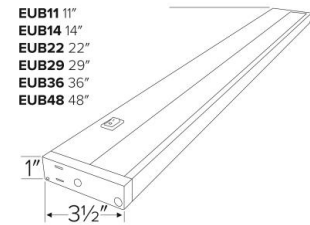

Lotus™ LED Undercabinet Light

Features

- Slim LED Undercabinet Light with mini linking connector included for row mounting, linkable end-to-end.
- Solid aluminum construction with white polycarbonate lens.
- Knockout on back and bottom for easy access to wiring compartment, hardwire installation or plug and play.
- ON/OFF switch, individually switched with pass-through power.
- Captive screws for easy mounting.
- Lamp: LED CREE array chip.
- LED Driver: 120V AC, dimmable (included).
- CA Title 24 compliant (JA8-2016).
- UL Listed.

Specifications

Wattage	7.1W
Lumens	500 lm
Voltage	120V
Color Temp.	3000K
Dimmable	Triac/ELV
Lamp Type	LED

Options

Bronze

White

Dimension

Product Number

Item	Description	Lamp type	Lumens	CCT	Watts	Voltage	Dimming	Finish
EUB14L30BZ	14" Length	LED	500 lm	3000K	7.1W	120V	Triac/ELV	Bronze

Compatible Products

Lotus™ LED Undercabinet Light

Accessories

Linking Connectors

CAT NO.	SPECIFICATIONS
EUBC03	3" Length
EUBC06	6" Length
EUBC012	12" Length
EUBC024	24" Length

5' Power Cord

CAT NO.	SPECIFICATIONS
EUBCRD	5' Length