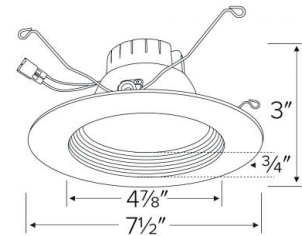

5" or 6" Round LED Baffle Insert

ELCO Lighting's inserts are engineered with energy-efficient LED technology that produces even illumination with an incredible 90+ CRI. Designed to be used for New Construction, Remodel, and Retrofit applications, these inserts are rated for a life of 50,000 hours, and meet the Title 24 and Energy Star requirements. Suitable for IC and Non-IC housings manufactured by ELCO or others.

Features

- Fits ELCO 5" or 6" Dedicated LED Recessed Housings, Regular and Shallow.
- Includes Medium Base Adapter (PSA30) for retrofitting existing E26 Base housings.
- Soft white lens provides smooth lumen distribution and eliminates LED pixelation.
- Deep set LED trim reduces glare while providing area illumination.
- Energy Star Certified.
- Title 24 JA8-2019 Compliant.
- Life Span of 50,000 hours L70.

Specifications

Wattage	14W
Lumens	1200 lm
Voltage	120V
Color Temp.	4000K
Dimmable	Triac/ELV
Lamp Type	LED
Beam Angle	90°
CRI	90+
Wet Location	Listed

Dimensions

Technical Details

Optics: Frosted polycarbonate lens diffuses light evenly throughout while reducing glare with LED Array technology.