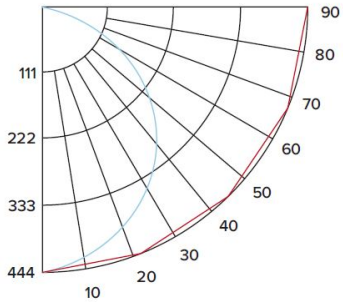

PHOTOMETRIC REPORT

Product #: EL61130
Wattage/Lumens: 13.6W/ 1153 Lm
Luminaire LPW: 85 Lm/W

CANDLE POWER SUMMARY

Degrees Vertical	0°
0	444
5	442
15	427
25	397
35	351
45	285
55	209
65	127
75	47
85	6.09
90	0

ILLUMINANCE AT A DISTANCE

Distance to Target Plane	Footcandles Beam Center	Beam Diameter
4'	27.8	10.7'
6'	12.3	16.1'
8'	6.94	21.5'
10'	4.44	26.8'

ZONAL LUMEN SUMMARY

Zone	Lumens	% Luminaire
0-30°	344.66	29.90
0-40°	563.06	48.80
0-60°	969.17	84.10
0-90°	1152.7	100.00