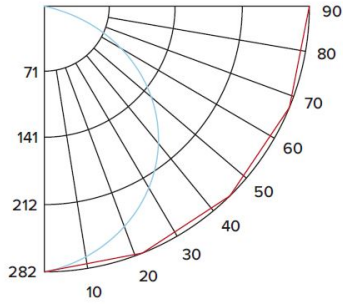

LED Baffle Insert

Multiplier: 3000K (x 1.04), 4000K (x 1.12)

PHOTOMETRIC REPORT

Product #: EL61027
 Wattage/Lumens: 10.1W/ 731 Lm
 Luminaire LPW: 72 Lm/W

CANDLE POWER SUMMARY

Degrees Vertical	0°
0	282
5	280
15	267
25	245
35	213
45	172
55	125
65	74
75	25
85	1.9
90	0