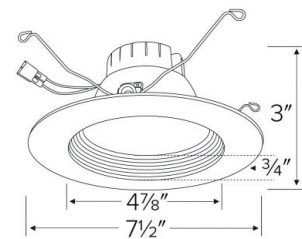

# 5" or 6" Round LED Baffle Insert

ELCO Lighting's inserts are engineered with energy-efficient LED technology that produces even illumination with an incredible 90+ CRI. Designed to be used for New Construction, Remodel, and Retrofit applications, these inserts are rated for a life of 50,000 hours, and meet the Title 24 and Energy Star requirements. Suitable for IC and Non-IC housings manufactured by ELCO or others.

## Dimensions