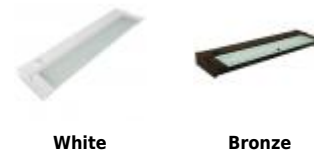

Options

White

Bronze