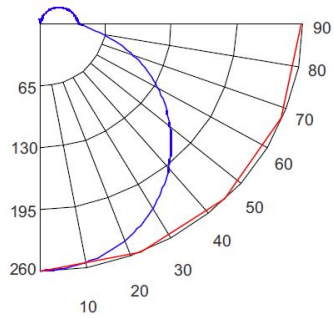

LED Undercabinet Light

PHOTOMETRIC REPORT

Product #: EUM34
Wattage/Lumens: 14.4W/ 913 lm
Luminaire LPW: 63 Lm/W

CANDLE POWER SUMMARY

Degrees Vertical	0°
0	259
5	257
15	246
25	226
35	198
45	165
55	127
65	86
75	44
85	8
90	1

ILLUMINANCE AT A DISTANCE

Distance to Target Plane	Footcandles Beam Center	Beam Diameter
4'	16.2	11.5'
6'	7.19	17.2'
8'	4.05	22.9'
10'	2.59	28.7'

ZONAL LUMEN SUMMARY

Zone	Lumens	% Luminaire
0-30°	202.13	22.20
0-40°	332.31	36.40
0-60°	597.58	65.50
0-90°	808.63	88.60